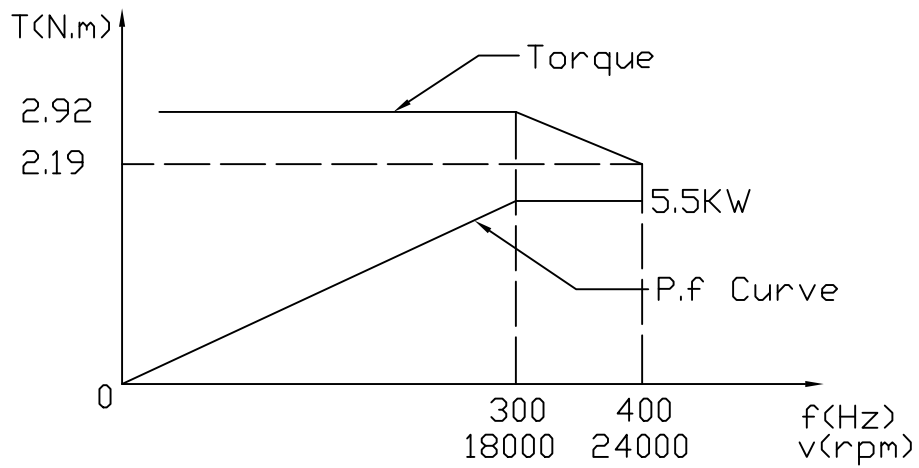

GDK125-18-24Z/5.5
220V 19.0A 2P

TA:20°C Serv:S1 Water cooling